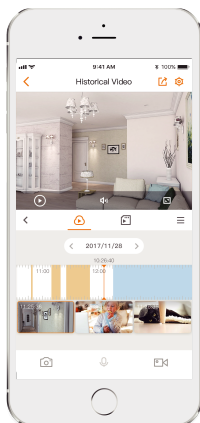

Wi-Fi Connection

IEEE802.11b/g/n(2.4GHz)

Stay close with what you care

With Cloud service, you will have access to what you care as long as Internet is available. You can record daily or motion videos on Cloud and play back anytime anywhere.