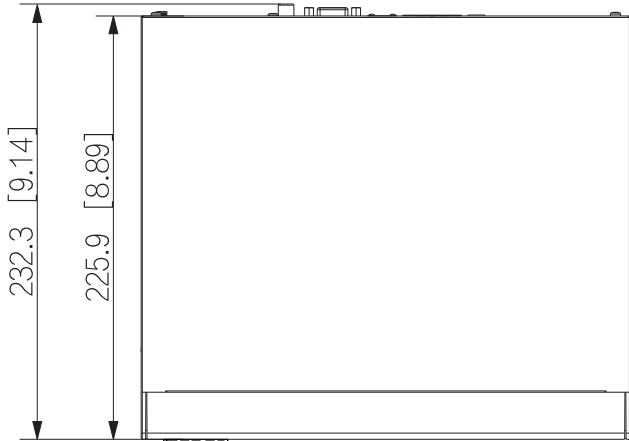

Dimensions (mm[inch])