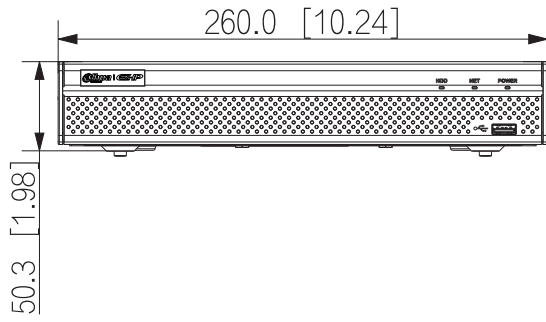

## External Port

HDD	1 SATA 2.0 port, up to 8 TB for a single HDD. The maximum HDD capacity varies with environment temperature
USB	1 front USB 2.0 port, 1 rear USB 2.0 port

HDMI	1
VGA	1
RCA Input	1
RCA Output	1
Alarm	None
Network	1 RJ-45 port (10/100 Mbps), 4 RJ-45 ports with PoE power supply (10/100 Mbps)

## General Parameter

Power Supply	DC 48V/53V, 1.25A/1.22A
Power Consumption	Total output of NVR is ≤ 10W (without HDD) Total output power of PoE is 36W, the maximum output power of a single port is 25.5W
Net Weight	0.84 kg (1.85 lb)
Gross weight	1.86 kg (4.10 lb)
Product Dimensions	260 mm × 225 mm × 50.3 mm (W × L × H)
Box Dimensions	87 mm × 331 mm × 312 mm (W × L × H)
Operating Temperature	-10°C to 45°C (+34°F to +113°F)
Storage Temperature	0°C to 40°C (+32°F to +104°F)
Operating Humidity	10%~93%
Storage Humidity	30%~85%
Operating Altitude	3000 m (9843 ft)
Installation	Desktop mounting
Certification	CE LVD : EN 62368-1 CE EMC: EN55032 EN55024 EN55035 EN61000-3-2 EN61000-3-3

Dimensions (mm[inch])

Panels

- |   |                             |   |           |
|---|-----------------------------|---|-----------|
| 1 | Power Input                 | 2 | PoE Ports |
| 3 | Network Port                | 4 | VGA Port  |
| 5 | AUDIO IN/OUT, RCA Connector | 6 | HDMI Port |
| 7 | USB Port                    |   |           |