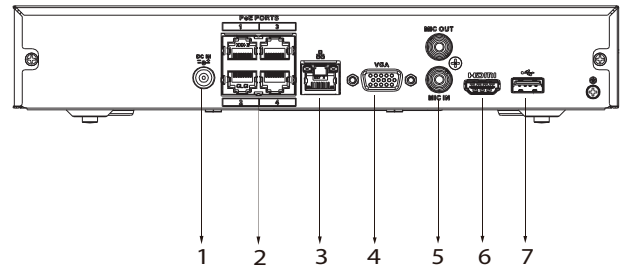

## External Port

HDD	1 SATA 2.0 port, up to 8 TB for a single HDD. The maximum HDD capacity varies with environment temperature
USB	1 front USB 2.0 port, 1 rear USB 2.0 port

HDMI	1
VGA	1
RCA Input	1
RCA Output	1
Alarm	None
Network	1 RJ-45 port (10/100 Mbps), 4 RJ-45 ports with PoE power supply (10/100 Mbps)

## General Parameter

Power Supply	DC 48V/53V, 1.25A/1.22A
Power Consumption	Total output of NVR is ≤ 10W (without HDD) Total output power of PoE is 36W, the maximum output power of a single port is 25.5W
Net Weight	0.84 kg (1.85 lb)
Gross weight	1.86 kg (4.10 lb)
Product Dimensions	260 mm × 225 mm × 50.3 mm (W × L × H)
Box Dimensions	87 mm × 331 mm × 312 mm (W × L × H)
Operating Temperature	-10°C to 45°C (+34°F to +113°F)
Storage Temperature	0°C to 40°C (+32°F to +104°F)
Operating Humidity	10%~93%
Storage Humidity	30%~85%
Operating Altitude	3000 m (9843 ft)
Installation	Desktop mounting
Certification	CE LVD : EN 62368-1 CE EMC: EN55032 EN55024 EN55035 EN61000-3-2 EN61000-3-3

Dimensions (mm[inch])

Panels

- |   |                             |   |           |
|---|-----------------------------|---|-----------|
| 1 | Power Input                 | 2 | PoE Ports |
| 3 | Network Port                | 4 | VGA Port  |
| 5 | AUDIO IN/OUT, RCA Connector | 6 | HDMI Port |
| 7 | USB Port                    |   |           |